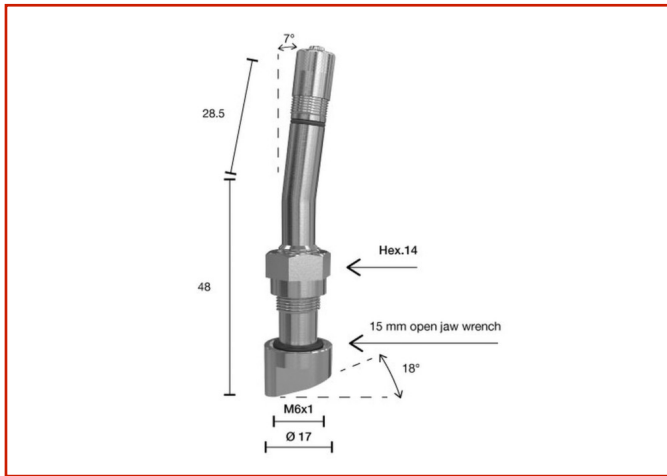

CAR / TRUCK > TRUCK - TPMS SCHRADER

**TUBELESS TPMS TPMS VALVE
TRUCK 1393**Code: **MMO03ATXX0002**

Tubeless valves for TPMS system. Nickel plated valves for light alloy rims. VA85 screw included

Recommended screw tightening torque: 3.5 ÷ 4.5 Nm

Rim hole: 9.7 mm [.389"].

TOSI SNC