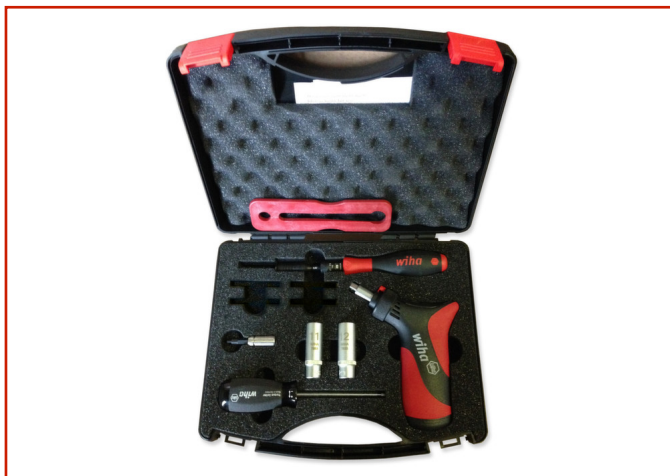

MOTORBIKE > MOTORCYCLES - VALVES & ACCESSORIES

**KIT DINAMOMETRICO**Code: **MOF03XXXX0025**

Torque tools for proper assembly and disassembly of TPMS sensors. Enable it to perform properly the maintenance of all the sensors available on the market, respecting the characteristics of the tightening torque, to ensure a perfect seal and to prevent damage or breakage.