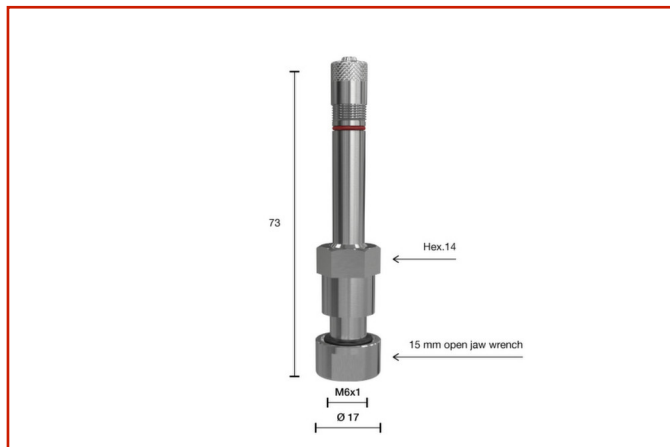

CAR / TRUCK > TRUCK - TPMS SCHRADER

**TUBELESS TPMS TPMS VALVE
TRUCK 1395**Code: **MMO03ATXX0004**

Tubeless valves for TPMS system
Nickel-plated valves for light alloy rims.
VA85 screw included.

Recommended screw tightening torque 3.5 ÷ 4.5 Nm
Rim hole 9.7 mm [.389 "]