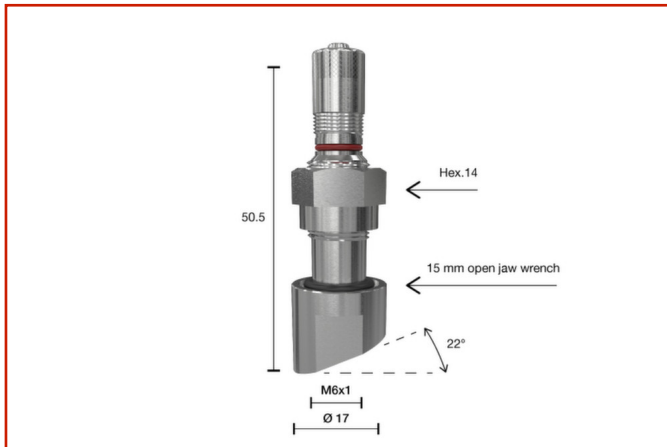

CAR / TRUCK > TRUCK - TPMS SCHRADER

**TUBELESS TPMS TPMS VALVE
TRUCK 1394**Code: **MMO03ATXX0003**

Tubeless valves for TPMS system
Nickel-plated valves for light alloy rims.
VA85 screw included.

Recommended screw tightening torque 3.5 ÷ 4.5 Nm
Rim hole 9.7 mm [.389 "]