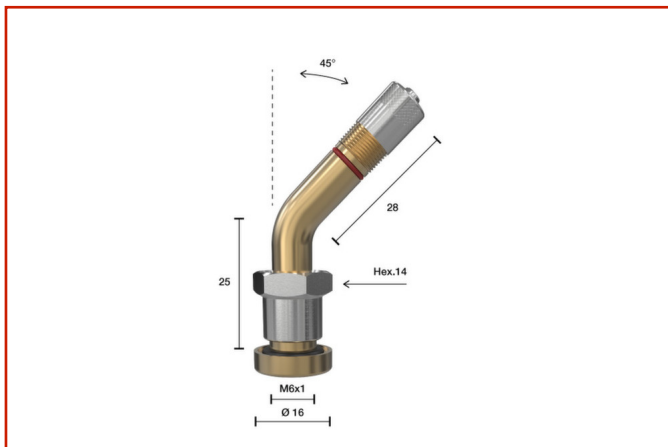

CAR / TRUCK > TRUCK - TPMS SCHRADER

**TUBELESS TPMS TPMS VALVE
TRUCK 1392**Code: **MMO03ATXX0001**

Tubeless valves for TPMS system.

VA85 screw included.

Recommended screw tightening torque 3.5 ÷ 4.5 Nm

Rim hole 9.7 mm [.389 "]