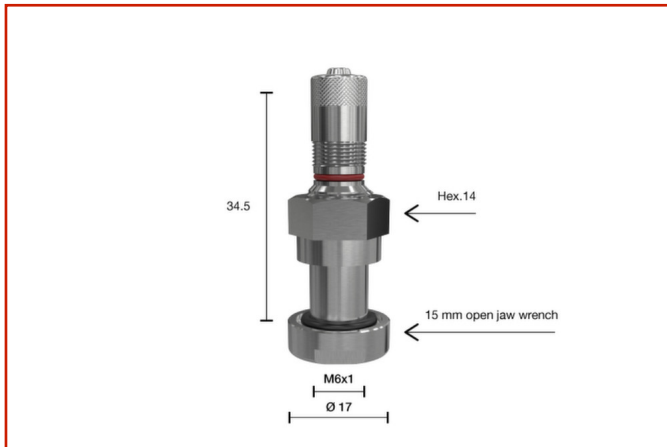

CAR / TRUCK > TRUCK - TPMS SCHRADER

**TUBELESS TPMS TPMS VALVE
TRUCK 1354**Code: **MMO03ATXX0006**

Tubeless valves for TPMS system.
Nickel-plated valves for light alloy rims.
VA85 screw included.

Recommended screw tightening torque 3.5 ÷ 4.5 Nm
Rim hole 9.7 mm [.389 "]