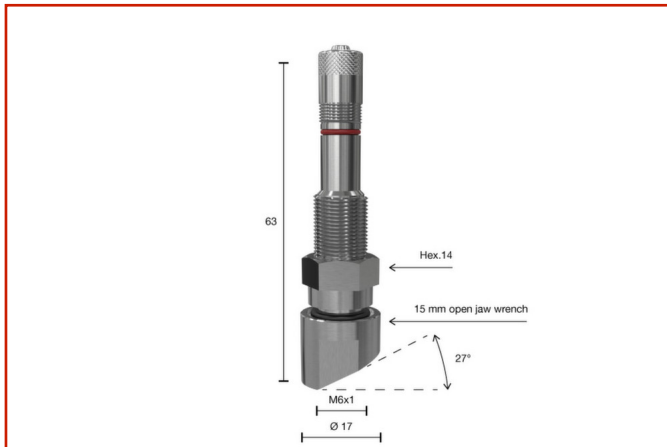

CAR / TRUCK > TRUCK - TPMS SCHRADER

**TUBELESS TPMS TPMS VALVE
TRUCK 1353**Code: **MMO03ATXG0019**

Tubeless valves for TPMS system.
Nickel-plated valves for light alloy rims.
VA85 screw included.

Recommended screw tightening torque 3.5 ÷ 4.5 Nm
Rim hole 9.7 mm [.389 "]