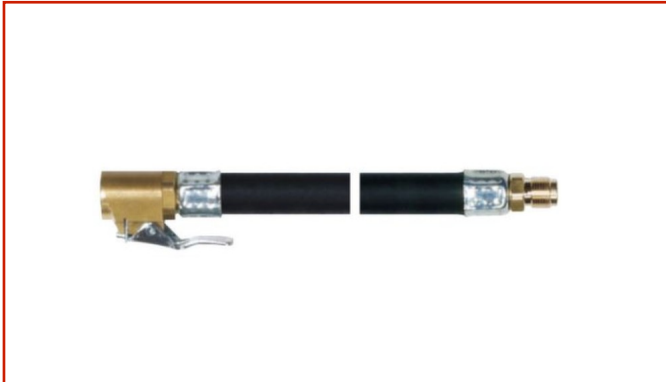

CAR / TRUCK > CAR / TRUCK - INFLATION AND CONTROL

FAEVU TUBE 1961

Code: **MGO02PMWB0013**

Replacement tubes for inflating guns.

Spare tube (150 cm) for 1960, 1975, 1975 CEE, 1991, 2015, 1999, 1999 CEE, 2014