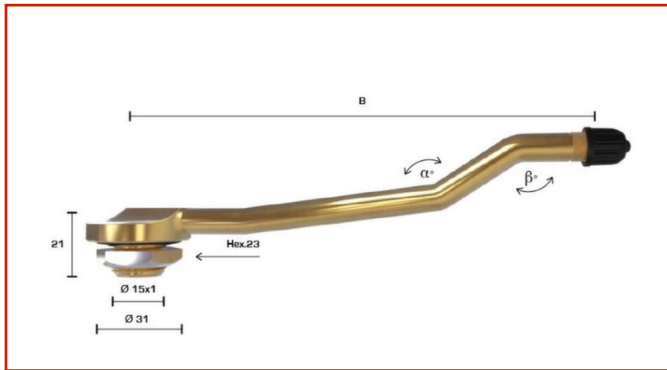

CAR / TRUCK > CAR / TRUCK - VALVES AND ACCESSORIES > VALVE TRUCK

**TRUCK TUBELESS VALVE 1180**Code: **MMO03ATXB0014**

Tubeless truck valves.

Recommended tightening torque: 25 ÷ 31 Nm

Rim hole: 20.5 mm [.807 "]