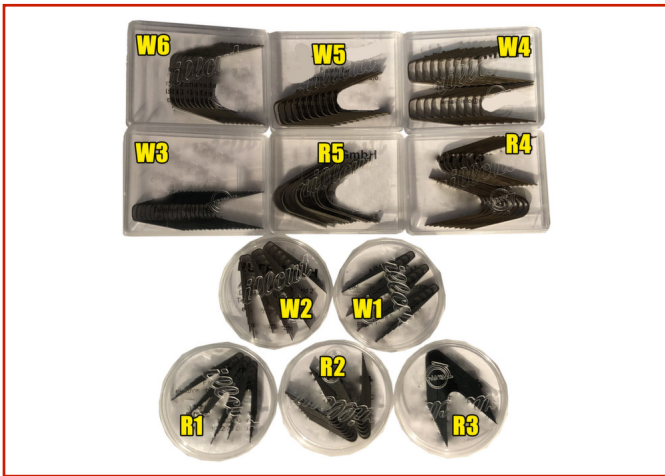

CAR / TRUCK > CAR / TRUCK - SPECIAL EQUIPMENT

STRIPER BLADES

Code: **MRI04LXXA0001**

Striper blades

TOSI SNC