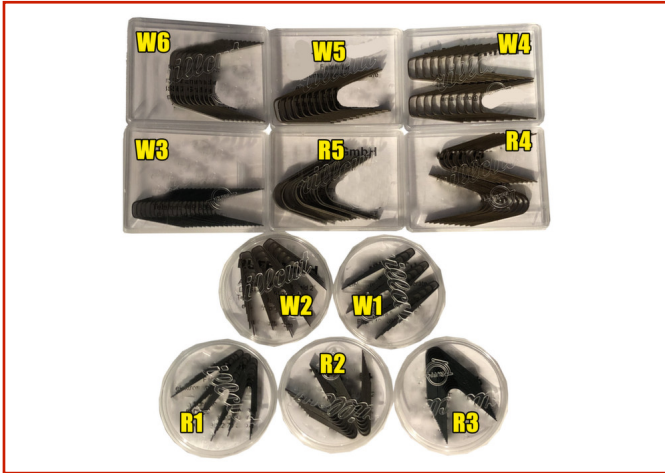

CAR / TRUCK > CAR / TRUCK - SPECIAL EQUIPMENT

STRIPER BLADES

Code: **MRI04LXXA0001**

Striper blades

TOSI SNC