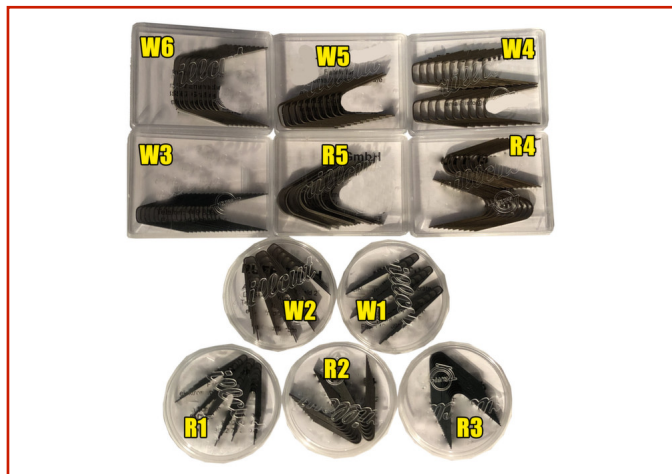

CAR / TRUCK > CAR / TRUCK - SPECIAL EQUIPMENT

STRIPER BLADES

Code: **MRI04LXXA0001**

Striper blades

TOSI SNC