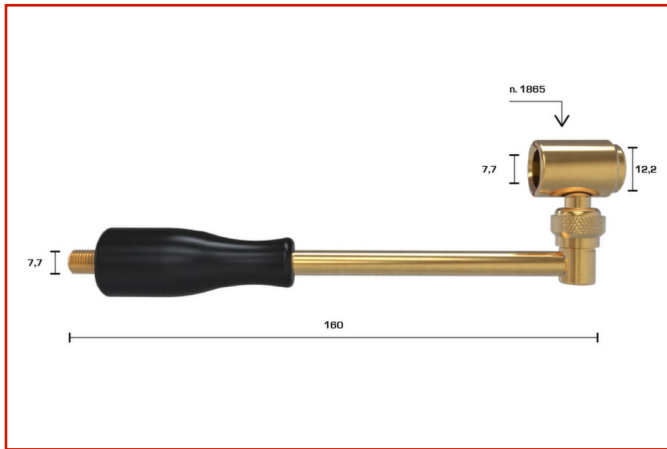

CAR / TRUCK > CAR / TRUCK - INFLATION AND CONTROL

FERLA FOUKE

Code: **MMO03ATXA0032**

Swivel head pipe for Standard and Large Section valves