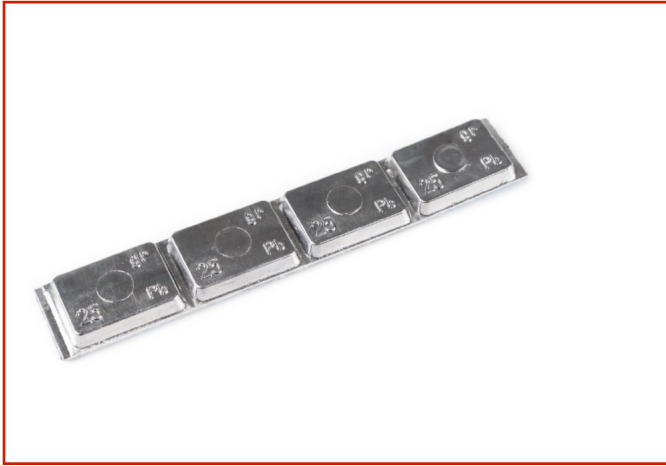

CAR / TRUCK > CAR / TRUCK - BALANCING > ADHESIVE WEIGHTS FOR CAR AND TRUCK

ADHESIVE COUNTERWEIGHT 4X25 GR.100 LOWERED

Code: **MEQ01MAX60000**

Adhesive counterweight for truck 4x25 gr.100 lowered.

Size: 6 mm height / 19 mm width