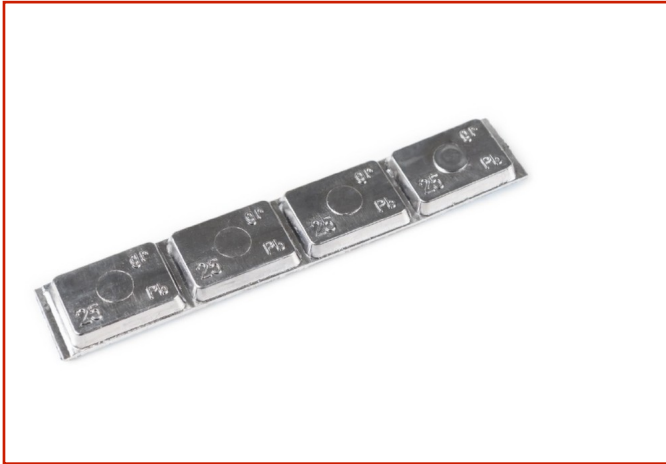

CAR / TRUCK > CAR / TRUCK - BALANCING > ADHESIVE WEIGHTS FOR CAR AND TRUCK

ADHESIVE COUNTERWEIGHT 4X25 GR.100 LOWERED

Code: **MEQ01MAX60000**

Adhesive counterweight for truck 4x25 gr.100 lowered.

Size: 6 mm height / 19 mm width