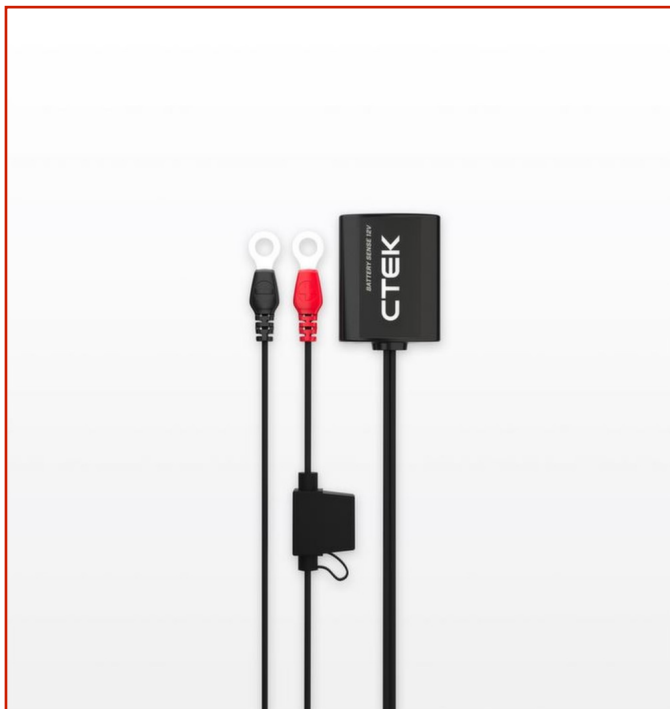

MOTORBIKE > BIKE - CTEK BATTERY CHARGERS > CTEK ACCESSORIES BIKE

**CTX BATTERY SENSE - 40-149**Code: **MAA02XXXX0028**

Battery Sense is a battery monitoring device, easy to install and whose data is managed via an app for iPhone or Android, free to download. Battery Sense constantly monitors the vehicle's battery for real-time information on battery status.