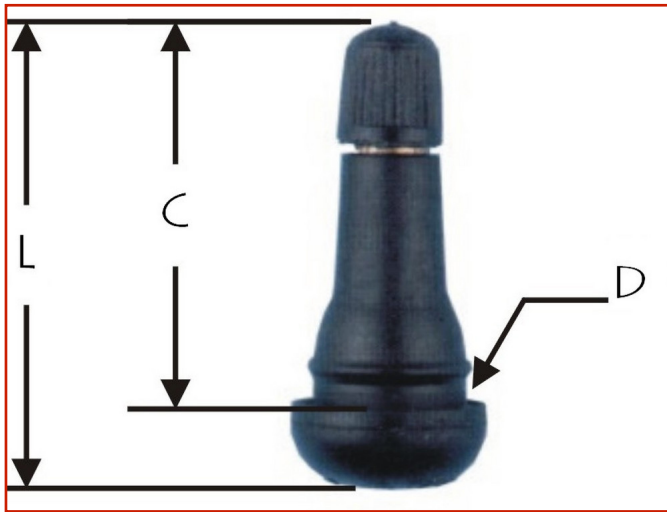

MOTORBIKE > MOTORCYCLES - VALVES & ACCESSORIES

VALVE TR SNAP IN 11,5 mm

Valve for 11,5 mm rim hole

Code: **MMO03VTXB0069**

Snap-in valve for tubeless.
Tires for 11.5 mm rim hole.

TOSI SNC