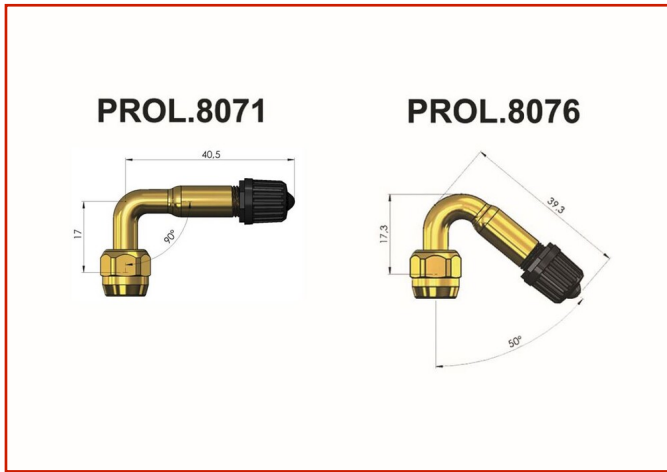

MOTORBIKE > MOTORCYCLES - VALVES & ACCESSORIES

RIGID CURVE EXTENTION

Code: **MMO04VFXA0014**

rigid curve valve extension

TOSI SNC