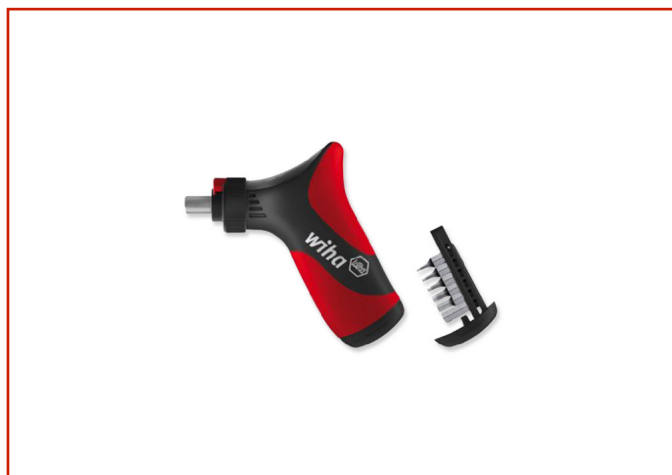

## RATCHET A GUN SYSTEM 6 TOPRA 2K

Code: **MUT01VXXX0027**

- Ball detent for secure locking of all the blades combined.
- Ergonomic handle.
- Axial transmission of force without overturning torque. Max. Applicable power thanks to the hard areas and soft adattabili hand.
- The ratchet has a fine toothing with 72 teeth which allows the angles of activation of 5 °.
- It enables precise work even in tight spaces.
- Screwing fast and powerful even for large screws such as M8 and M10. SYSTEM 6 combined with the blades can move all the screws up to M10.